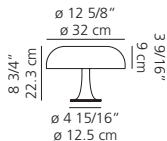

Nessino table

Giancarlo Mattioli, Gruppo Architetti Urbanisti Città Nuova

Table standing luminaires for direct diffused incandescent lighting.

Nessino table - orange $280 **Sale Price $195**

Nessino table - polished white $280 **Sale Price $195**