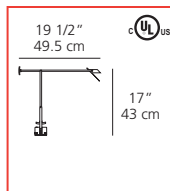

Tizio micro table

halogen source
1 x 20W/12V (G4/T3)
supplied