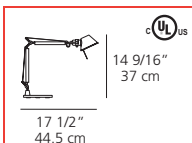

Tolomeo micro, Tolomeo micro LED table

Michele De Lucchi, Giancarlo Fassina

Table standing luminaires for adjustable, direct task, incandescent or LED lighting.

Interchangeable plug options accommodate most electrical outlets for global diversity (LED version only).

Tolomeo micro table - colors	$430	Sale Price $295
Tolomeo micro table - aluminum	$320	Sale Price $230
Tolomeo micro LED table - aluminum only	$515	Sale Price $355

Tolomeo micro table
incandescent source
1x60W (E12/G16 1/2 CL)
supplied

Tolomeo micro LED table
LED source
8W supplied

	aluminum		orange
	polished aluminum		green
	black		grey/blue
	red		blue
	yellow		turquoise
	bronze