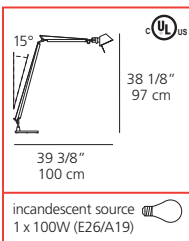

Tolomeo reading floor

Michele De Lucchi, Giancarlo Piretti

Floor standing luminaire for adjustable direct incandescent task lighting.

Tolomeo reading floor - aluminum $560   **Sale Price $395**