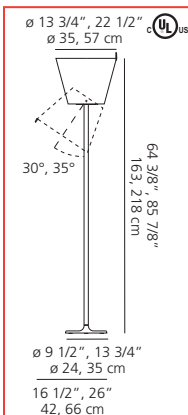

Melampo floor, Melampo mega floor

Adrien Gardère

Floor standing luminaires with adjustable diffuser for direct or indirect diffused incandescent lighting.
(shade in silk satin fabric)

Melampo floor $810   **Sale Price $565**
Melampo mega floor $1,580   **Sale Price $1,100**

Melampo floor
incandescent source
2x75W (E26/A19)

Melampo mega floor
incandescent source
2x150W (E26/A21)