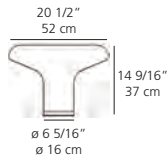

Lesbo table

Angelo Mangiarotti

Table standing luminaire for diffused incandescent lighting.
Body and diffuser in handblown glass.

Lesbo table $1,720   **Sale Price $1,199**

incandescent source
1 x 75W (E26/A19)