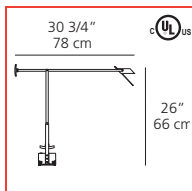

Tizio classic table

halogen source
1 x 50W/12V (GY6.35/T4)
supplied

Tizio classic LED table

LED source (black only)
8W supplied