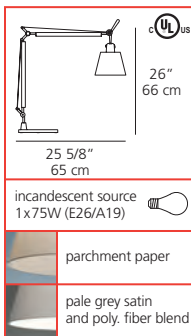

Tolomeo with shade table

Michele De Lucchi, Giancarlo Piretti

Table standing luminaire for adjustable direct and diffused incandescent task lighting.
(parchment or fiber shade available)

Tolomeo with shade table $535   **Sale Price $375**