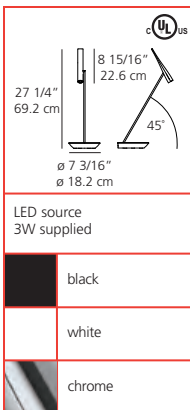

Diffusers in handblown glass.

Dioscuri 14 table \$305 **Sale Price \$209**

Dioscuri 25 table \$390 **Sale Price \$275**

Dioscuri 14

Dioscuri 25

Dioscuri 14  5 3/8"
13.6 cm
ø 5 1/2"
ø 14 cm

Dioscuri 25  9 1/16"
23 cm
ø 9 7/8"
ø 25 cm

Dioscuri 14
halogen source 
1 x 60W (G9/T4) supplied

Dioscuri 25
incandescent source 
1 x 100W (E26/A21)
or
halogen source 
1 x 100W (E26/T10 dbl. env.)

Egle table

Michel Boucquillon

Table standing luminaire for adjustable LED lighting.

Interchangeable plug options accommodate most electrical outlets for global diversity.

Egle table - white \$820 **Sale Price \$575**

Egle table - black \$820 **Sale Price \$575**

Egle table - chrome \$1,010 **Sale Price \$695**